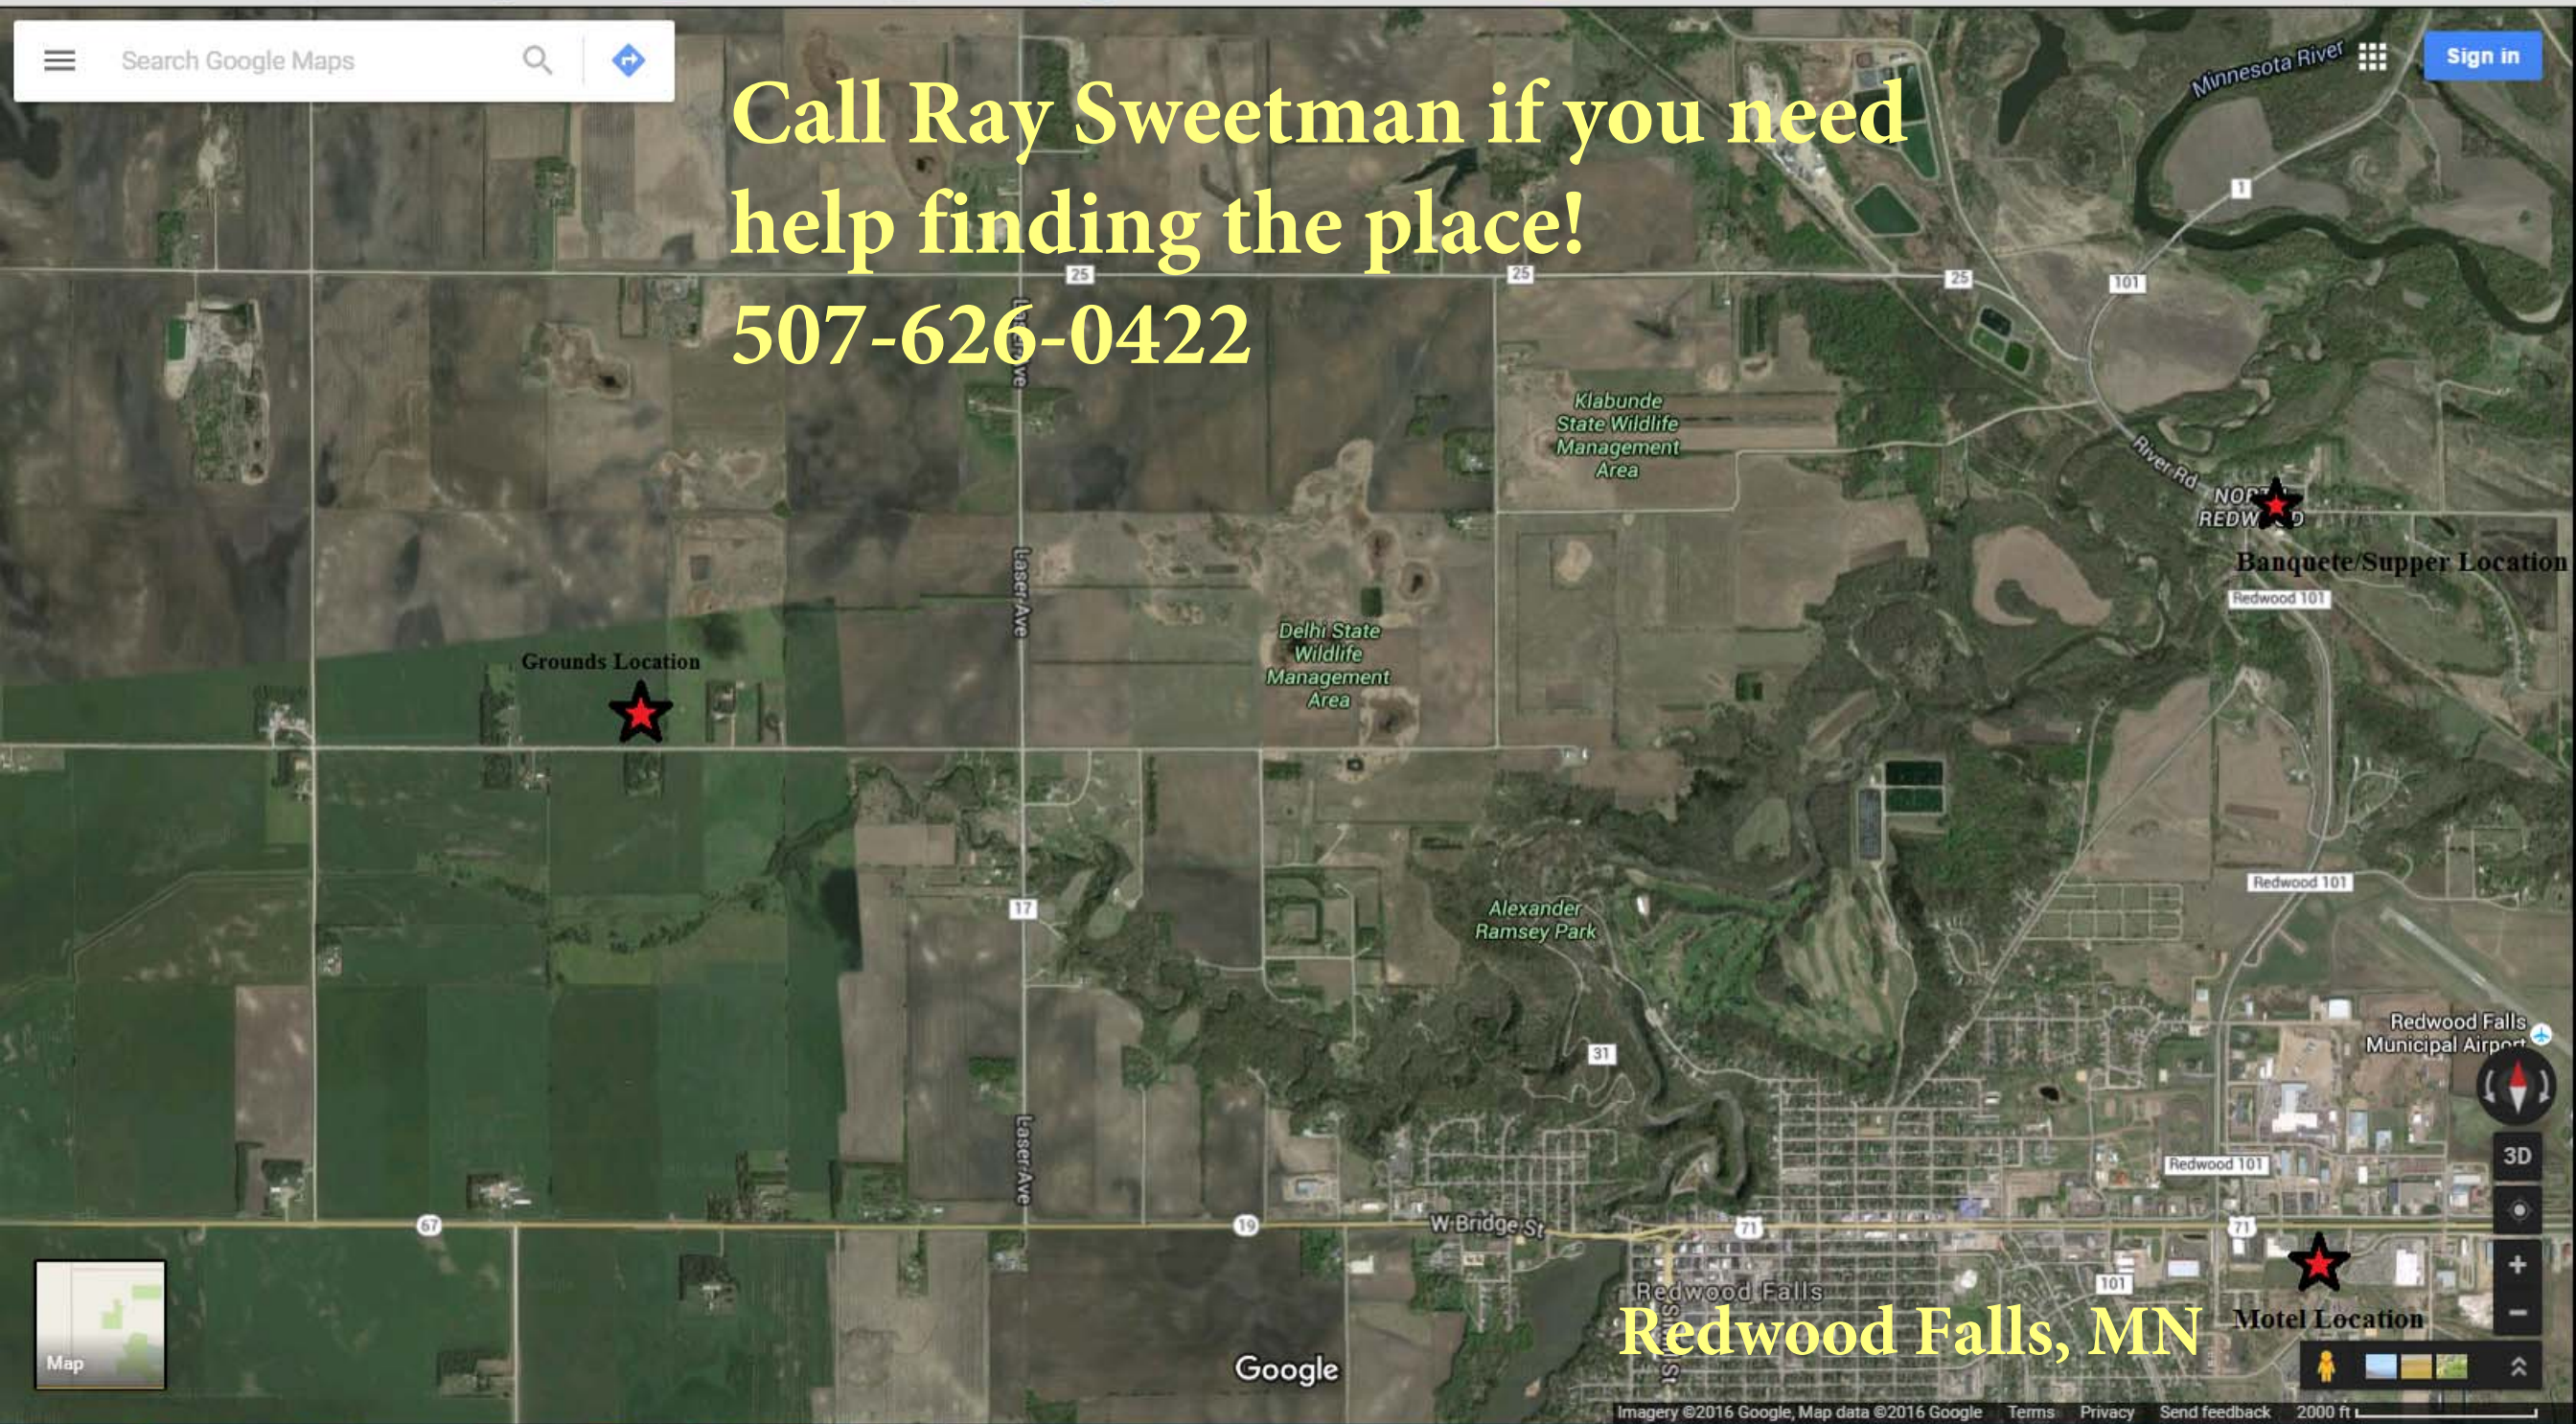

Search Google Maps

Call Ray Sweetman if you need help finding the place!
507-626-0422

Redwood Falls, MN